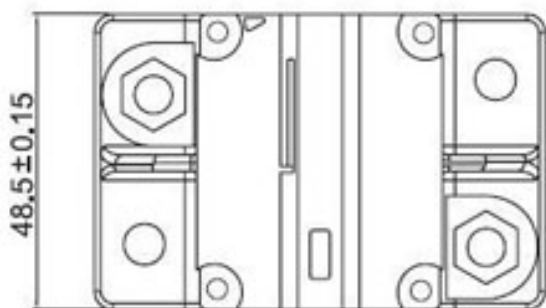

MARINE BREAKER GCA SERIES

Stud size, 1/4", 28 thread per inch
Use ring terminals

Scale : mm

**GCA-B SERIES
AUTOMATIC RESET
(WITHOUT UL/CUL)**

P/N	AMPERE (A)
GCA-B50	50A
GCA-B60	60A
GCA-B70	70A
GCA-B80	80A
GCA-B90	90A
GCA-B100	100A
GCA-B120	120A
GCA-B135	135A
GCA-B150	150A

MARINE BREAKER GCA SERIES

**GCA SERIES
MANUAL SWITCH RESET**

P/N	AMPERE (A)
GCA-50	50A
GCA-60	60A
GCA-70	70A
GCA-80	80A
GCA-90	90A
GCA-100	100A
GCA-120	120A
GCA-135	135A
GCA-150	150A
GCA-180	180A
GCA-200	200A