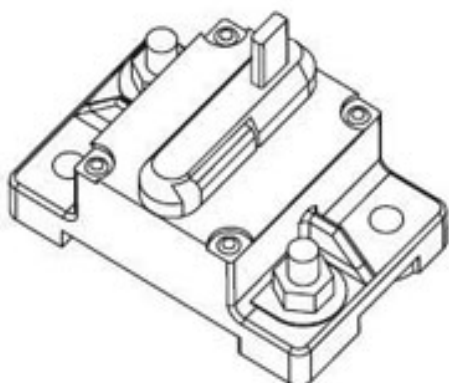

MARINE BREAKER GCA SERIES

Stud size, 1/4", 28 thread per inch
Use ring terminals

Scale : mm

**GCA-B SERIES
AUTOMATIC RESET
(WITHOUT UL/CUL)**

P/N	AMPERE (A)
GCA-B50	50A
GCA-B60	60A
GCA-B70	70A
GCA-B80	80A
GCA-B90	90A
GCA-B100	100A
GCA-B120	120A
GCA-B135	135A
GCA-B150	150A

MARINE BREAKER GCA SERIES

**GCA SERIES
MANUAL SWITCH RESET**

P/N	AMPERE (A)
GCA-50	50A
GCA-60	60A
GCA-70	70A
GCA-80	80A
GCA-90	90A
GCA-100	100A
GCA-120	120A
GCA-135	135A
GCA-150	150A
GCA-180	180A
GCA-200	200A