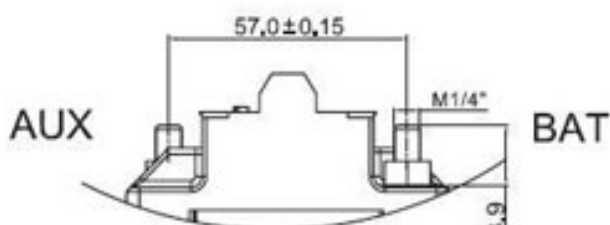

MARINE BREAKER GCA SERIES

Stud size, 1/4", 28 thread per inch
Use ring terminals

Scale : mm

**GCA-B SERIES
AUTOMATIC RESET
(WITHOUT UL/CUL)**

P/N	AMPERE (A)
GCA-B50	50A
GCA-B60	60A
GCA-B70	70A
GCA-B80	80A
GCA-B90	90A
GCA-B100	100A
GCA-B120	120A
GCA-B135	135A
GCA-B150	150A

MARINE BREAKER GCA SERIES

**GCA SERIES
MANUAL SWITCH RESET**

P/N	AMPERE (A)
GCA-50	50A
GCA-60	60A
GCA-70	70A
GCA-80	80A
GCA-90	90A
GCA-100	100A
GCA-120	120A
GCA-135	135A
GCA-150	150A
GCA-180	180A
GCA-200	200A