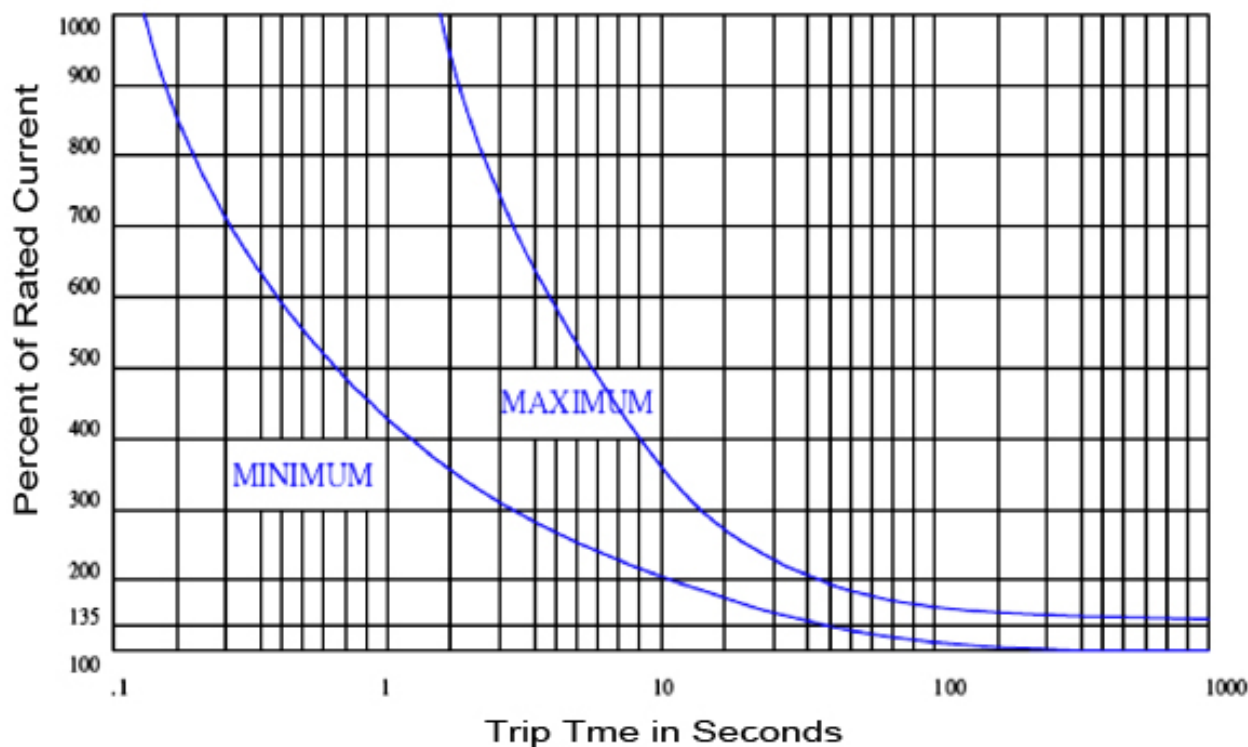

MARINE BREAKER GCB SERIES

Trip Time Delay Curve

OVERLOAD PERCENTAGE

100%	135%	200%	300%
NO TRIP	TRIP IN 30 MIN	12-45 sec	3.5-15sec

GCB-B SERIES
AUTOMATIC RESET

P/N	AMPERE (A)
GCB-B30	30A
GCB-B40	40A
GCB-B50	50A
GCB-B60	60A
GCB-B70	70A
GCB-B80	80A
GCB-B90	90A
GCB-B100	100A
GCB-B120	120A
GCB-B135	135A
GCB-B150	150A